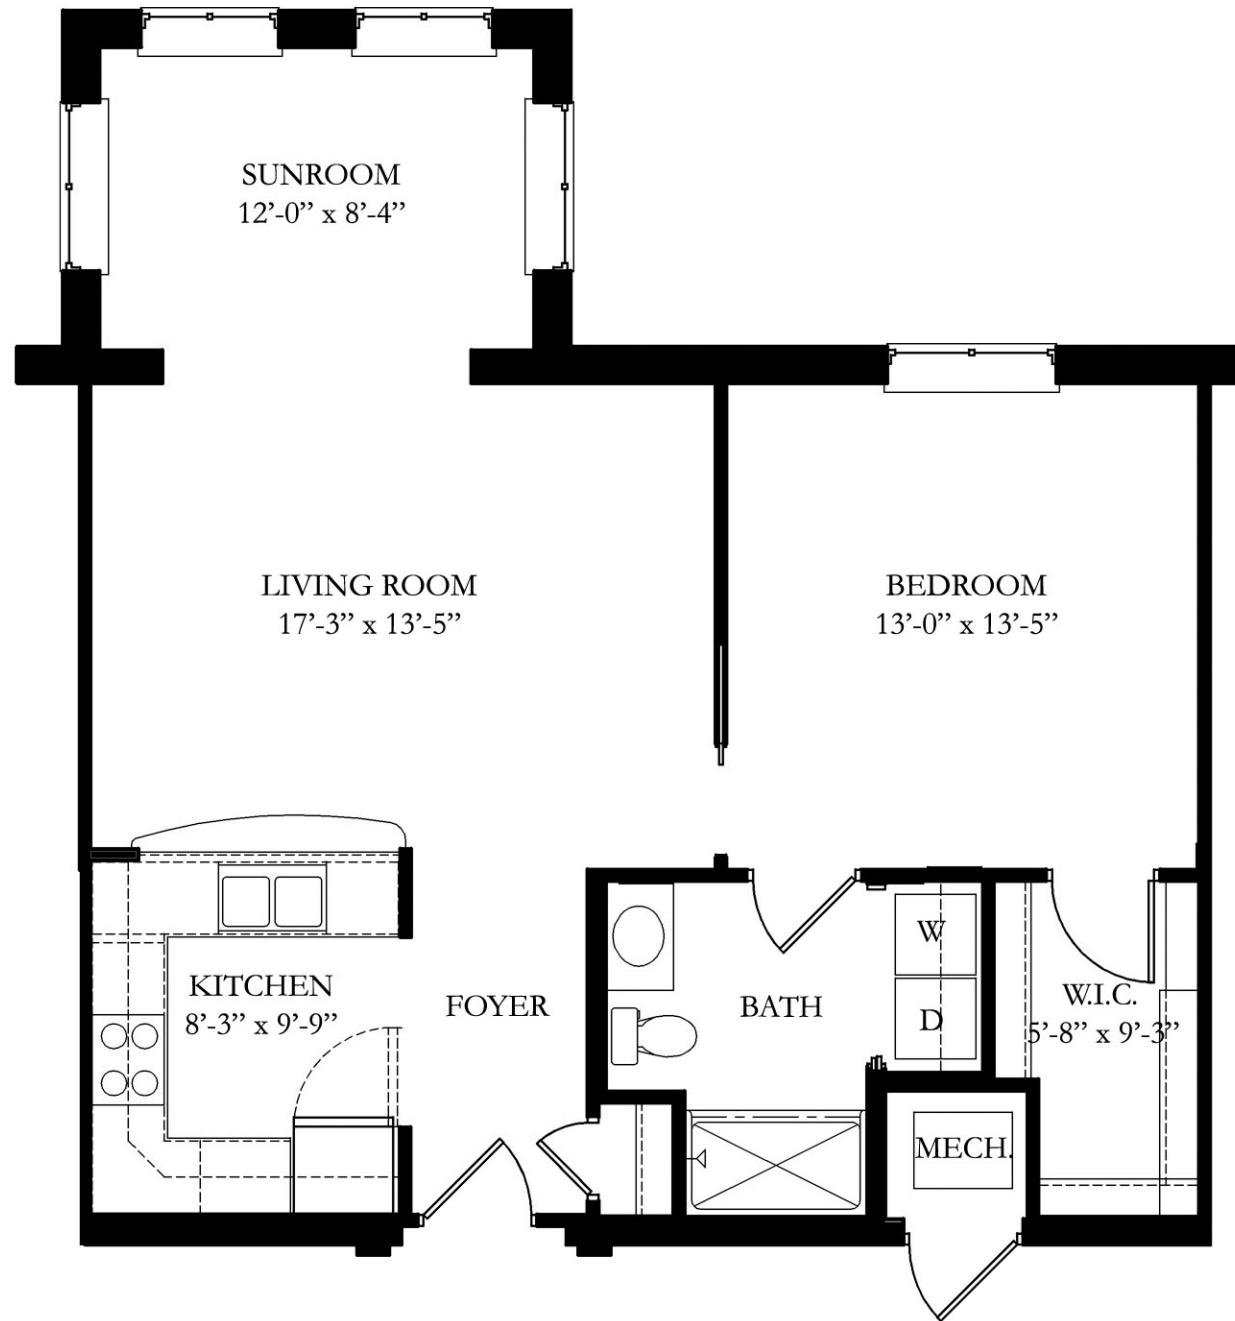

Final dimensions and configuration may vary slightly from this plan.

825 interior sq. ft.  
865 architectural sq.ft

■ The Allegheny Standard Residence ■

Providence  
P O I N T