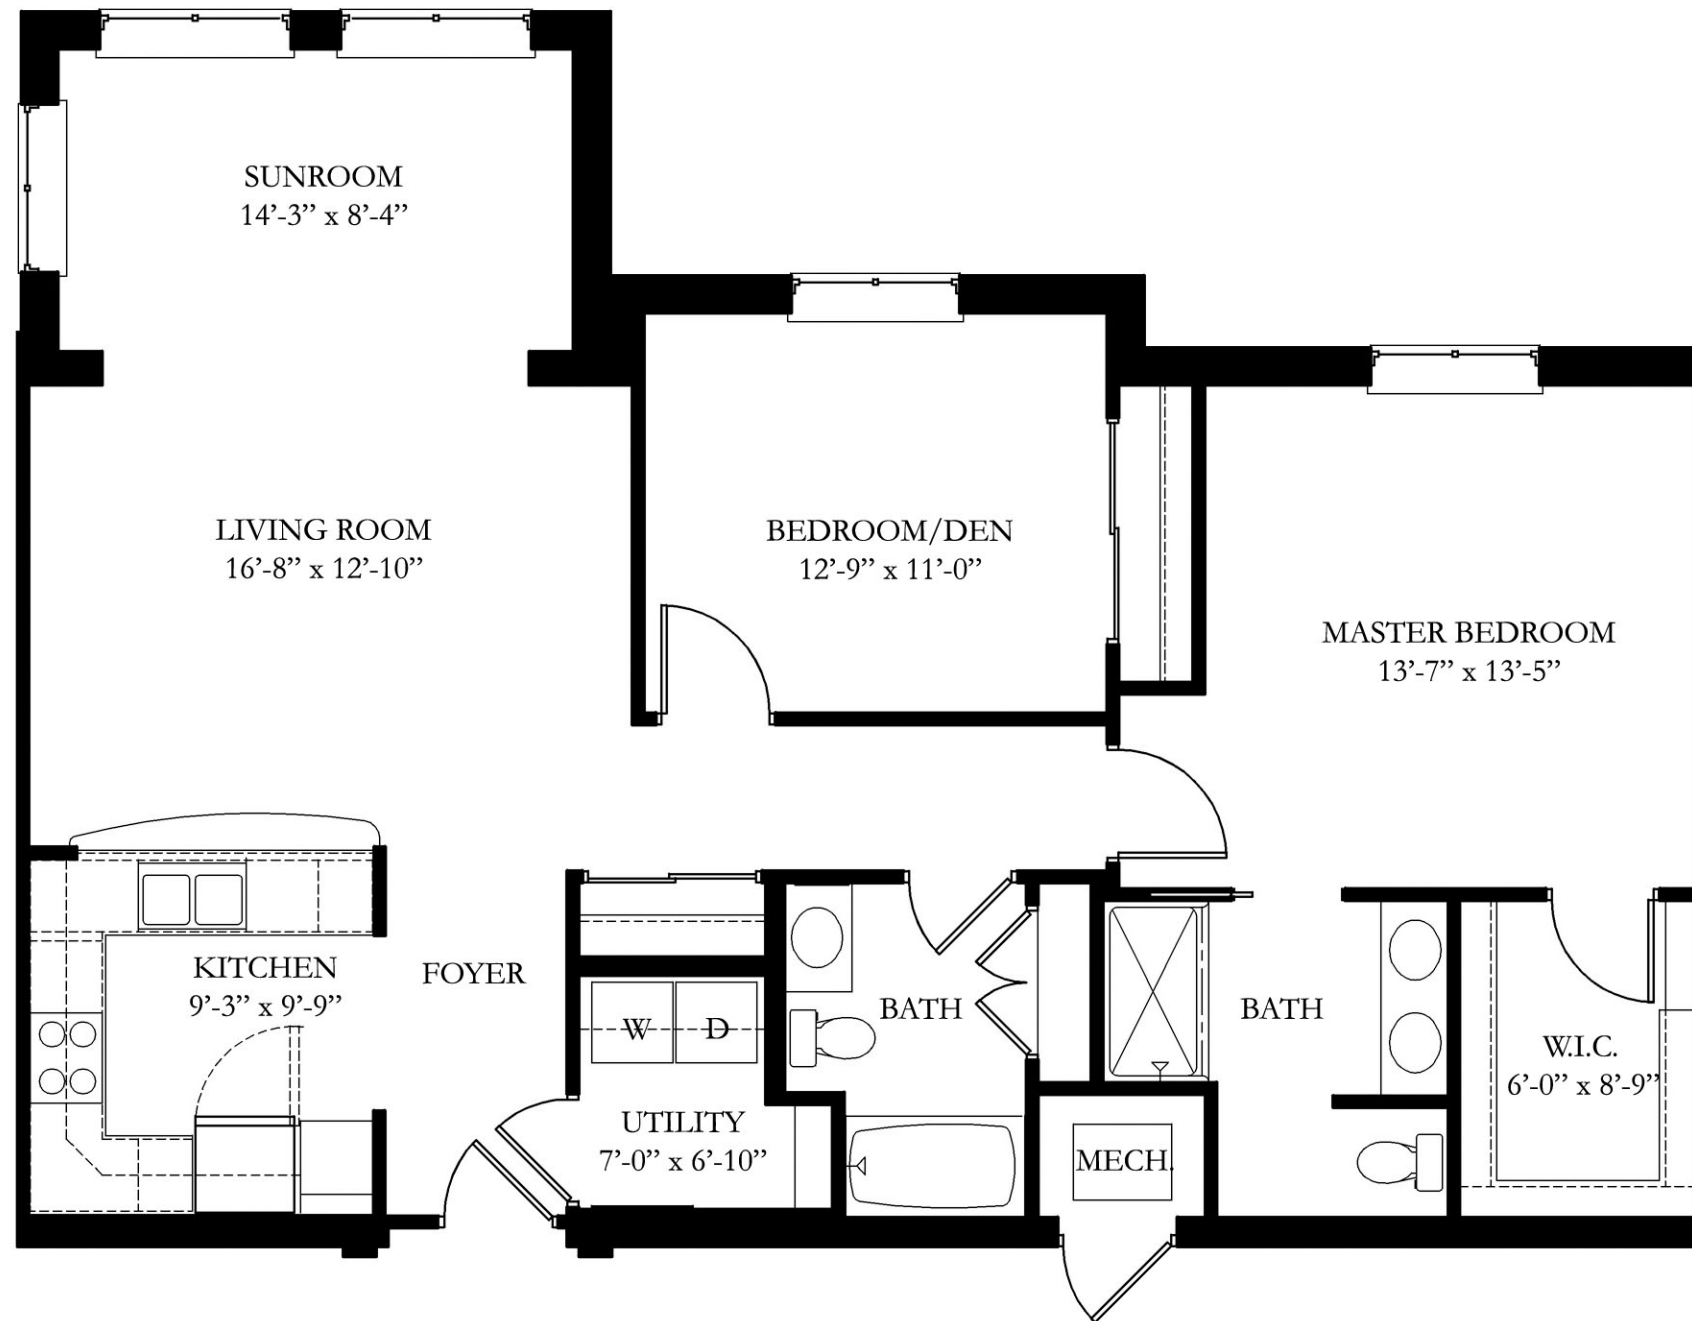

Final dimensions and configuration may vary slightly from this plan.

1,236 interior sq. ft.
1,307 architectural sq.ft

 **The Clarion** 
Standard Residence

Providence
P O I N T