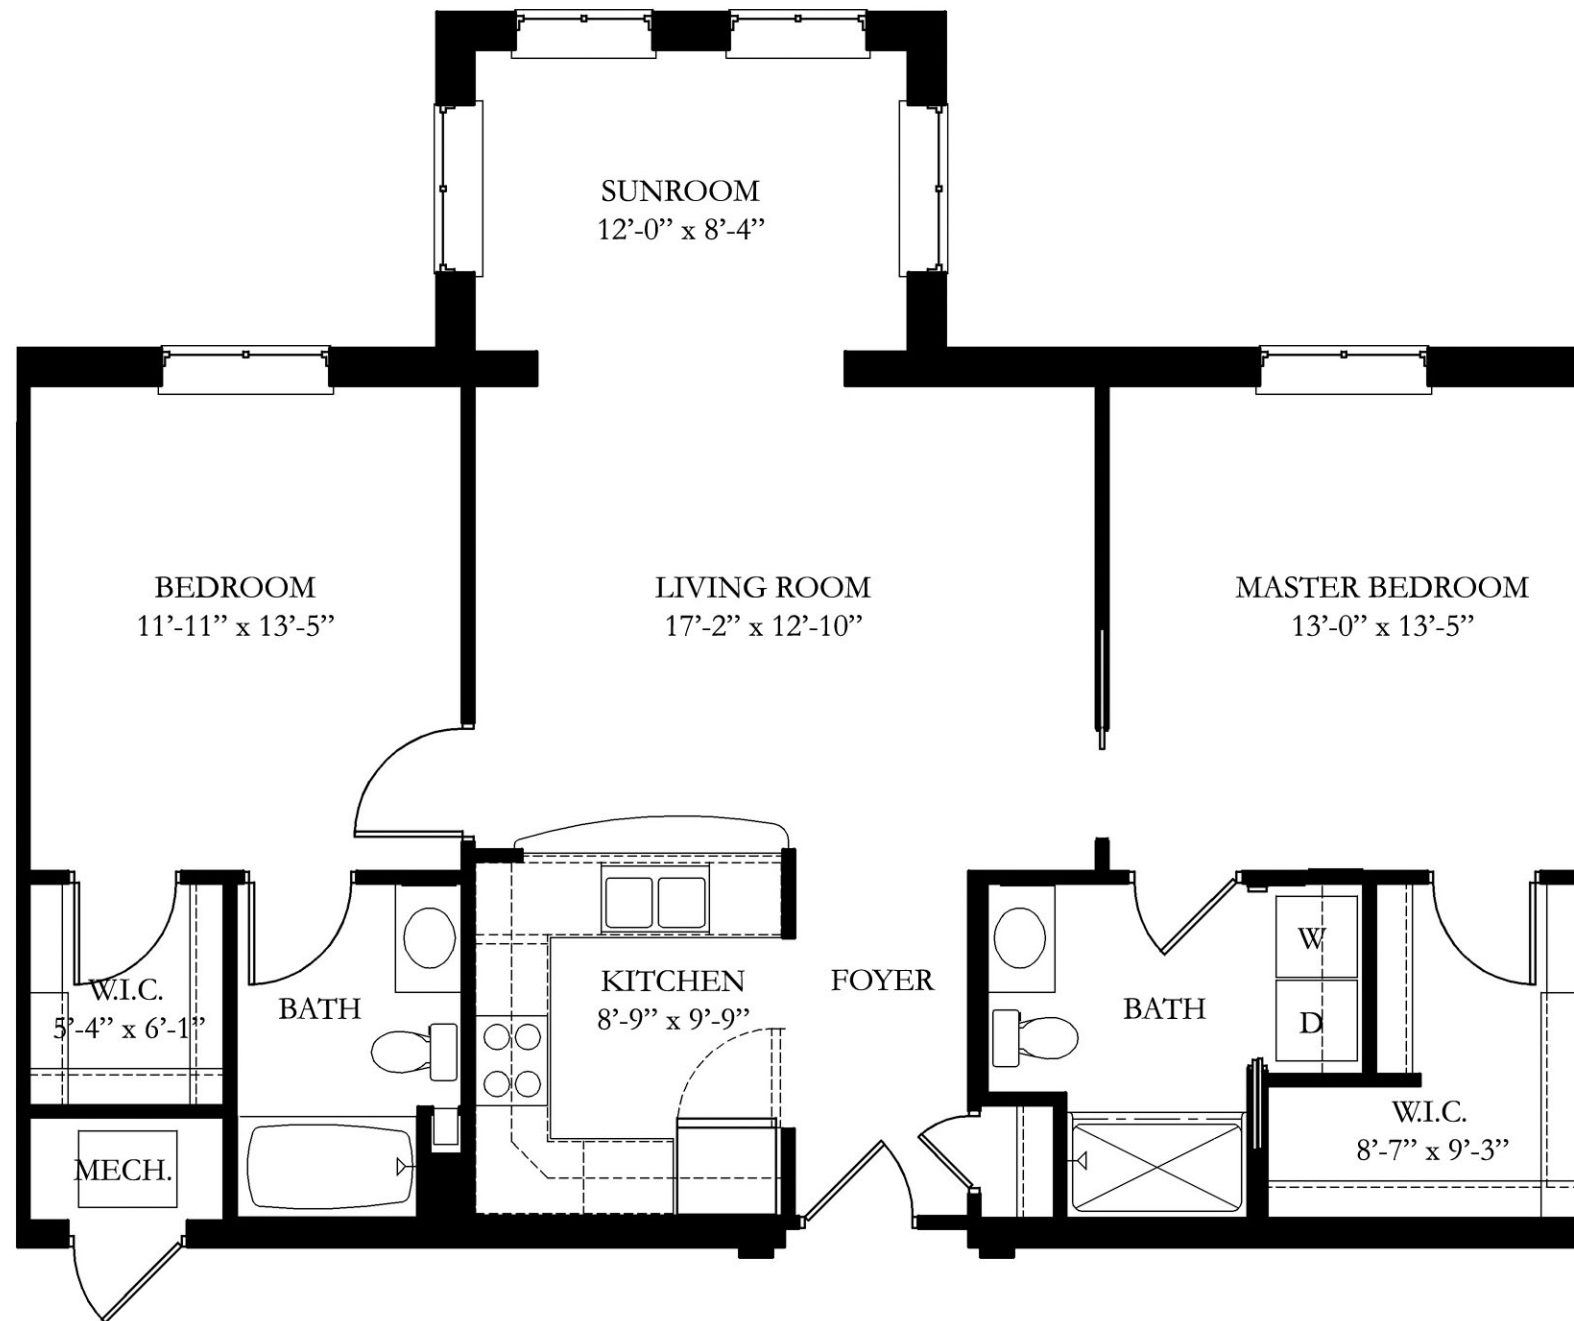

Final dimensions and configuration may vary slightly from this plan.

1,110 interior sq. ft.
1,164 architectural sq.ft

 **The Armstrong**
Standard Residence 

Providence
P O I N T